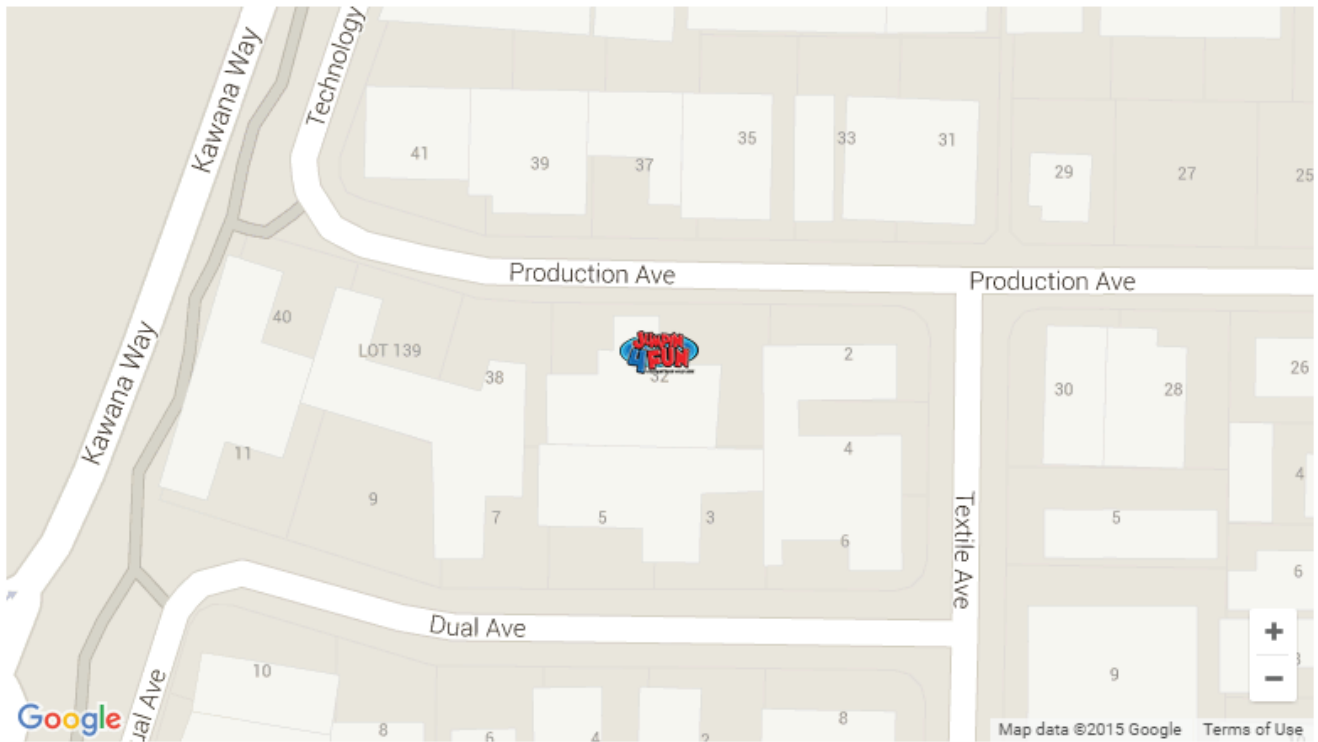

# BIRTHDAY PARTY

When:

\_\_\_\_\_

Where:

**32 Production Avenue, Warana QLD 4575 Sunshine Coast**

Time:

\_\_\_\_\_

RSVP:

\_\_\_\_\_

*\*(ALL GUESTS – Adults and Kids – PLEASE BRING YOUR OWN SOCKS)*

We're located at 32 Production Avenue, Warana  
QLD 4575 Sunshine Coast

We're located at 32 Production Avenue, Warana  
QLD 4575 Sunshine Coast